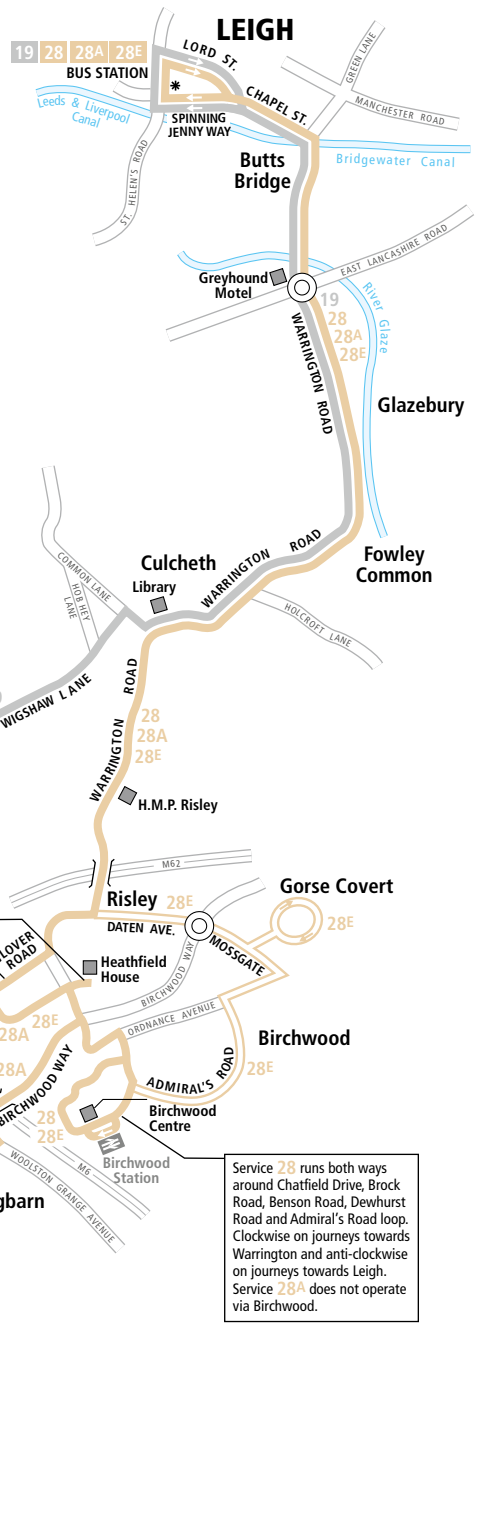

19 28 28A

includes service 28E

-  Service 19
-  Services 28/28A/28E
-  Monday to Saturday evenings only
-  Bus operates in direction of arrow
-  \* 19 Bus terminus

Produced by FWT 22.12.14 www.fwt.co.uk

Service 28E does not serve Copperfield Close and Heathfield House.

Service 28 runs both ways around Chatfield Drive, Brock Road, Benson Road, Dewhurst Road and Admiral's Road loop. Clockwise on journeys towards Warrington and anti-clockwise on journeys towards Leigh. Service 28A does not operate via Birchwood.

# BUS TIMETABLE

19

LEIGH - CULCHETH - WINWICK - WARRINGTON

28

LEIGH - CULCHETH - BIRCHWOOD - PADGATE - WARRINGTON

28A

LEIGH - CULCHETH - PADGATE - WARRINGTON

28E

LEIGH - WARRINGTON VIA CULCHETH - GORSE COVERT - BIRCHWOOD - PADGATE