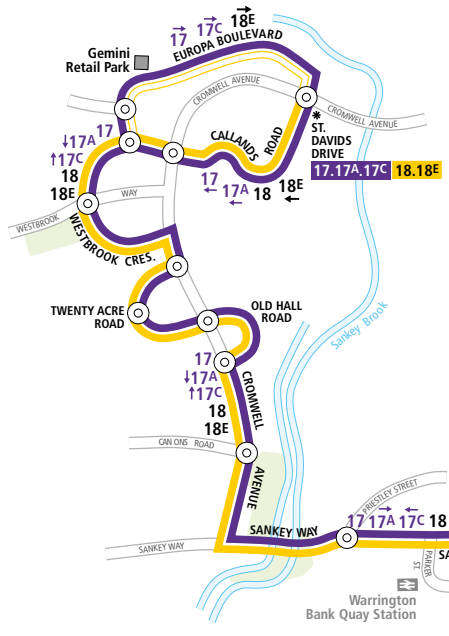

17 18 18^E

includes services 17A 17C

	Service 17/17A/17C
	Service 18/18 ^E
	Monday to Friday only
	Evening journeys only
	Bus operates in direction of arrow
	* 18 Bus terminus

Produced by FWT 20.3.15 www.fwt.co.uk
 Note – For journeys to Chapelford and additional services to Westbrook see timetable for Services 13, 29A & 29C.

Notes: T Starts at Birchwood Railway Station at 1554.

MONDAY TO FRIDAY [excluding Public Holidays]

	17C	18	17C	17C	18E	17C	18E	18E	18E	
Oakwood, Keyes Close	1728	-	1758	1828	-	1858	-	-	-	
Thomson House	1738	-	1808	1838	-	1908	-	-	-	
Daten Avenue, Leacroft Road	1741	-	1811	1840	-	1910	-	-	-	
Heathfield House		-	1814	1843	-	1913	-	-	-	
Risley, Kelvin Close	1744	-			-		-	-	-	
Uni of Chester, Fearnhead Ln	1752	-	1822	1848	-	1918	-	-	-	
Insall Rd, Valiant Cl	1755	-	1825	1850	-	1920	-	-	-	
Padgate Stores	1803	-	1833	1856	-	1926	-	-	-	
Warrington, Interchange (arr)	1816	-	1844	1906	-	1936	-	-	-	
Warrington, Interchange [18] (dep)	1821	1836	1849	-	1911	-	2011	2111	2211	2311
Old Hall, Ross Close	1830	1845	1858	-	1918	-	2018	2118	2218	2318
Westbrook Centre, Asda	1834	1849	1902	-	1922	-	2022	2122	2222	2322
Gemini Retail Park, M & S	1838		1906	-	1926	-	2026	2126	2226	2326
Callands, St David's Drive	1842	1854	1909	-	1929	-	2029	2129	2229	2329

NO SUNDAY SERVICE ON SERVICE 17 BETWEEN WARRINGTON AND OAKWOOD, PLEASE SEE SERVICES 26/27 AND 28A WHICH SERVE PARTS OF THE ROUTE