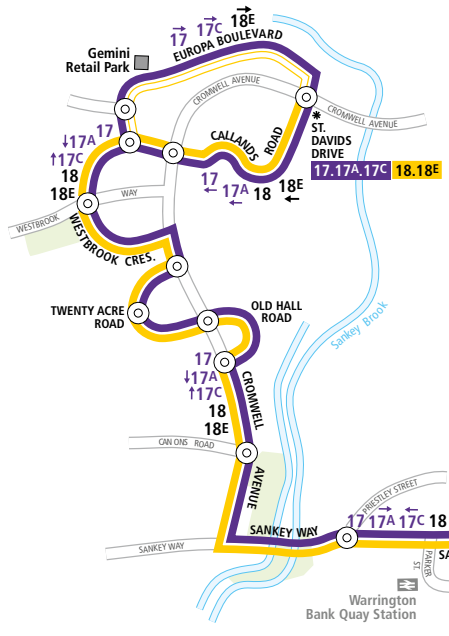

17 18 18^E

includes services 17A 17C

	Service 17/17A/17C
	Service 18/18 ^E
	Monday to Friday only
	Evening journeys only
	Bus operates in direction of arrow
	* 18 Bus terminus

Produced by FWT 20.3.15 www.fwt.co.uk
 Note - For journeys to Chapelford and additional services to Westbrook see timetable for Services 13, 29A & 29C.

Notes: T Starts at Birchwood Railway Station at 1554.

MONDAY TO FRIDAY [excluding Public Holidays]

	17C	18	17C	17C	18E	17C	18E	18E	18E	
Oakwood, Keyes Close	1728	-	1758	1828	-	1858	-	-	-	
Thomson House	1738	-	1808	1838	-	1908	-	-	-	
Daten Avenue, Leacroft Road	1741	-	1811	1840	-	1910	-	-	-	
Heathfield House		-	1814	1843	-	1913	-	-	-	
Risley, Kelvin Close	1744	-			-		-	-	-	
Uni of Chester, Fearnhead Ln	1752	-	1822	1848	-	1918	-	-	-	
Insall Rd, Valiant Cl	1755	-	1825	1850	-	1920	-	-	-	
Padgate Stores	1803	-	1833	1856	-	1926	-	-	-	
Warrington, Interchange (arr)	1816	-	1844	1906	-	1936	-	-	-	
Warrington, Interchange [18] (dep)	1821	1836	1849	-	1911	-	2011	2111	2211	2311
Old Hall, Ross Close	1830	1845	1858	-	1918	-	2018	2118	2218	2318
Westbrook Centre, Asda	1834	1849	1902	-	1922	-	2022	2122	2222	2322
Gemini Retail Park, M & S	1838		1906	-	1926	-	2026	2126	2226	2326
Callands, St David's Drive	1842	1854	1909	-	1929	-	2029	2129	2229	2329

SATURDAY

	18E	18E
Warrington, Interchange [18] (dep)	2211	2311
Old Hall, Ross Close	2218	2318
Westbrook Centre, Asda	2222	2322
Gemini Retail Park, M & S	2226	2326
Callands, St David's Drive	2229	2329

17 CALLANDS – WARRINGTON VIA WESTBROOK

NO SUNDAY SERVICE ON SERVICE 17 BETWEEN WARRINGTON AND OAKWOOD, PLEASE SEE SERVICES 26/27 AND 28A WHICH SERVE PARTS OF THE ROUTE