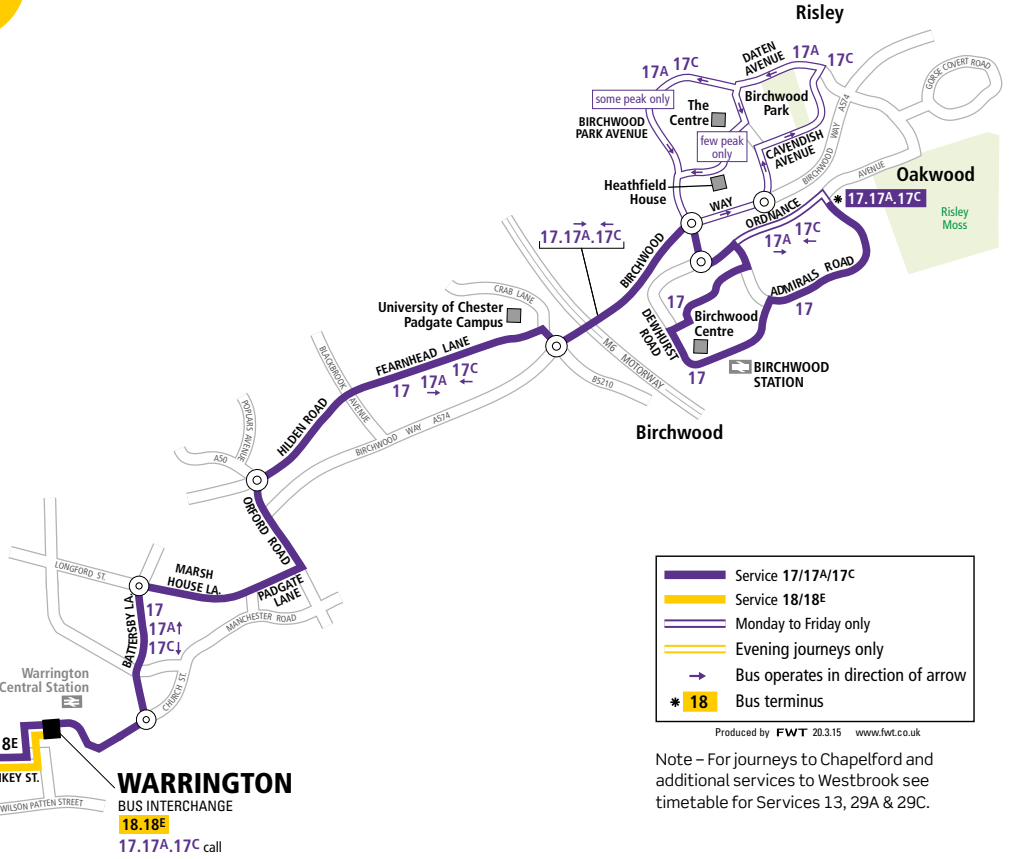

17 18 18^E

includes services 17A 17C

	Service 17/17A/17C
	Service 18/18 ^E
	Monday to Friday only
	Evening journeys only
	Bus operates in direction of arrow
	* 18 Bus terminus

Produced by FWT 20.3.15 www.fwt.co.uk
 Note – For journeys to Chapelford and additional services to Westbrook see timetable for Services 13, 29A & 29C.

Notes: T Starts at Birchwood Railway Station at 1554.

MONDAY TO FRIDAY [excluding Public Holidays]

	17C	18	17C	17C	18E	17C	18E	18E	18E	
Oakwood, Keyes Close	1728	-	1758	1828	-	1858	-	-	-	
Thomson House	1738	-	1808	1838	-	1908	-	-	-	
Daten Avenue, Leacroft Road	1741	-	1811	1840	-	1910	-	-	-	
Heathfield House		-	1814	1843	-	1913	-	-	-	
Risley, Kelvin Close	1744	-			-		-	-	-	
Uni of Chester, Fearnhead Ln	1752	-	1822	1848	-	1918	-	-	-	
Insall Rd, Valiant Cl	1755	-	1825	1850	-	1920	-	-	-	
Padgate Stores	1803	-	1833	1856	-	1926	-	-	-	
Warrington, Interchange (arr)	1816	-	1844	1906	-	1936	-	-	-	
Warrington, Interchange [18] (dep)	1821	1836	1849	-	1911	-	2011	2111	2211	2311
Old Hall, Ross Close	1830	1845	1858	-	1918	-	2018	2118	2218	2318
Westbrook Centre, Asda	1834	1849	1902	-	1922	-	2022	2122	2222	2322
Gemini Retail Park, M & S	1838		1906	-	1926	-	2026	2126	2226	2326
Callands, St David's Drive	1842	1854	1909	-	1929	-	2029	2129	2229	2329

NO SUNDAY SERVICE ON SERVICE 17 BETWEEN WARRINGTON AND OAKWOOD, PLEASE SEE SERVICES 26/27 AND 28A WHICH SERVE PARTS OF THE ROUTE