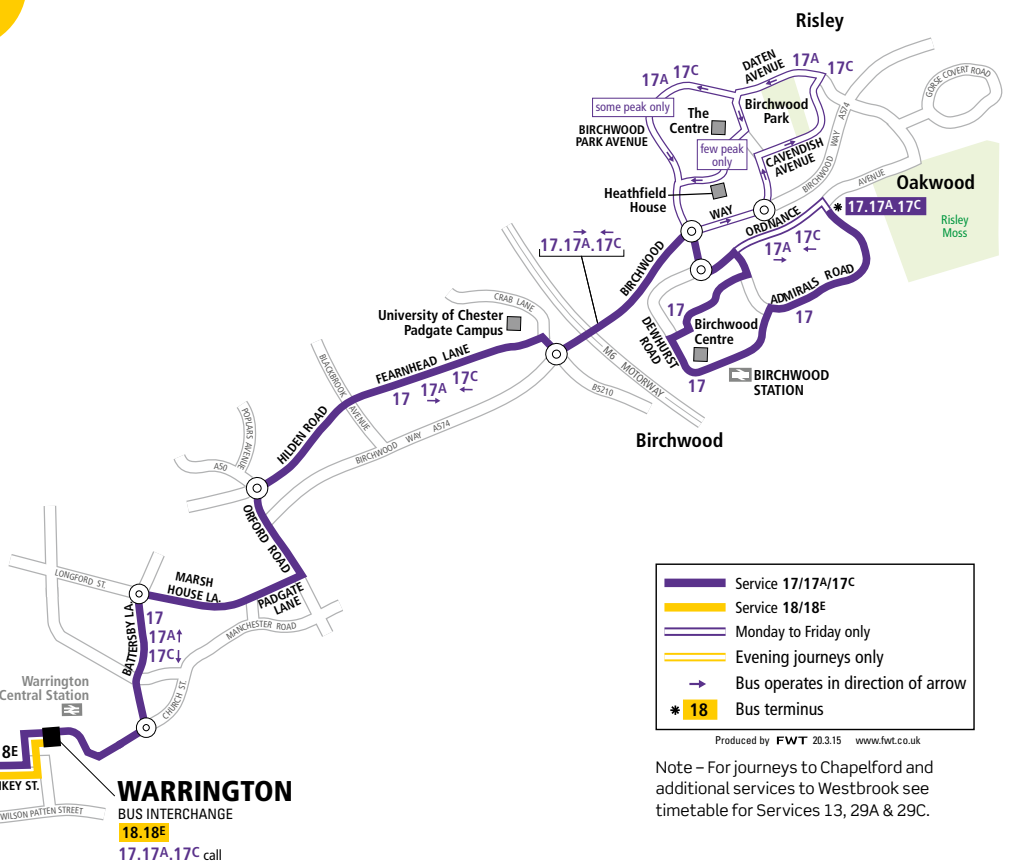

17 18 18^E

includes services 17A 17C

	Service 17/17A/17C
	Service 18/18 ^E
	Monday to Friday only
	Evening journeys only
	Bus operates in direction of arrow
	* 18 Bus terminus

Produced by FWT 20.3.15 www.fwt.co.uk
 Note - For journeys to Chapelford and additional services to Westbrook see timetable for Services 13, 29A & 29C.

Notes: T Starts at Birchwood Railway Station at 1554.

MONDAY TO FRIDAY [excluding Public Holidays]

	17C	18	17C	17C	18E	17C	18E	18E	18E	
Oakwood, Keyes Close	1728	-	1758	1828	-	1858	-	-	-	
Thomson House	1738	-	1808	1838	-	1908	-	-	-	
Daten Avenue, Leacroft Road	1741	-	1811	1840	-	1910	-	-	-	
Heathfield House		-	1814	1843	-	1913	-	-	-	
Risley, Kelvin Close	1744	-			-		-	-	-	
Uni of Chester, Fearnhead Ln	1752	-	1822	1848	-	1918	-	-	-	
Insall Rd, Valiant Cl	1755	-	1825	1850	-	1920	-	-	-	
Padgate Stores	1803	-	1833	1856	-	1926	-	-	-	
Warrington, Interchange (arr)	1816	-	1844	1906	-	1936	-	-	-	
Warrington, Interchange [18] (dep)	1821	1836	1849	-	1911	-	2011	2111	2211	2311
Old Hall, Ross Close	1830	1845	1858	-	1918	-	2018	2118	2218	2318
Westbrook Centre, Asda	1834	1849	1902	-	1922	-	2022	2122	2222	2322
Gemini Retail Park, M & S	1838		1906	-	1926	-	2026	2126	2226	2326
Callands, St David's Drive	1842	1854	1909	-	1929	-	2029	2129	2229	2329

NO SUNDAY SERVICE ON SERVICE 17 BETWEEN WARRINGTON AND OAKWOOD, PLEASE SEE SERVICES 26/27 AND 28A WHICH SERVE PARTS OF THE ROUTE