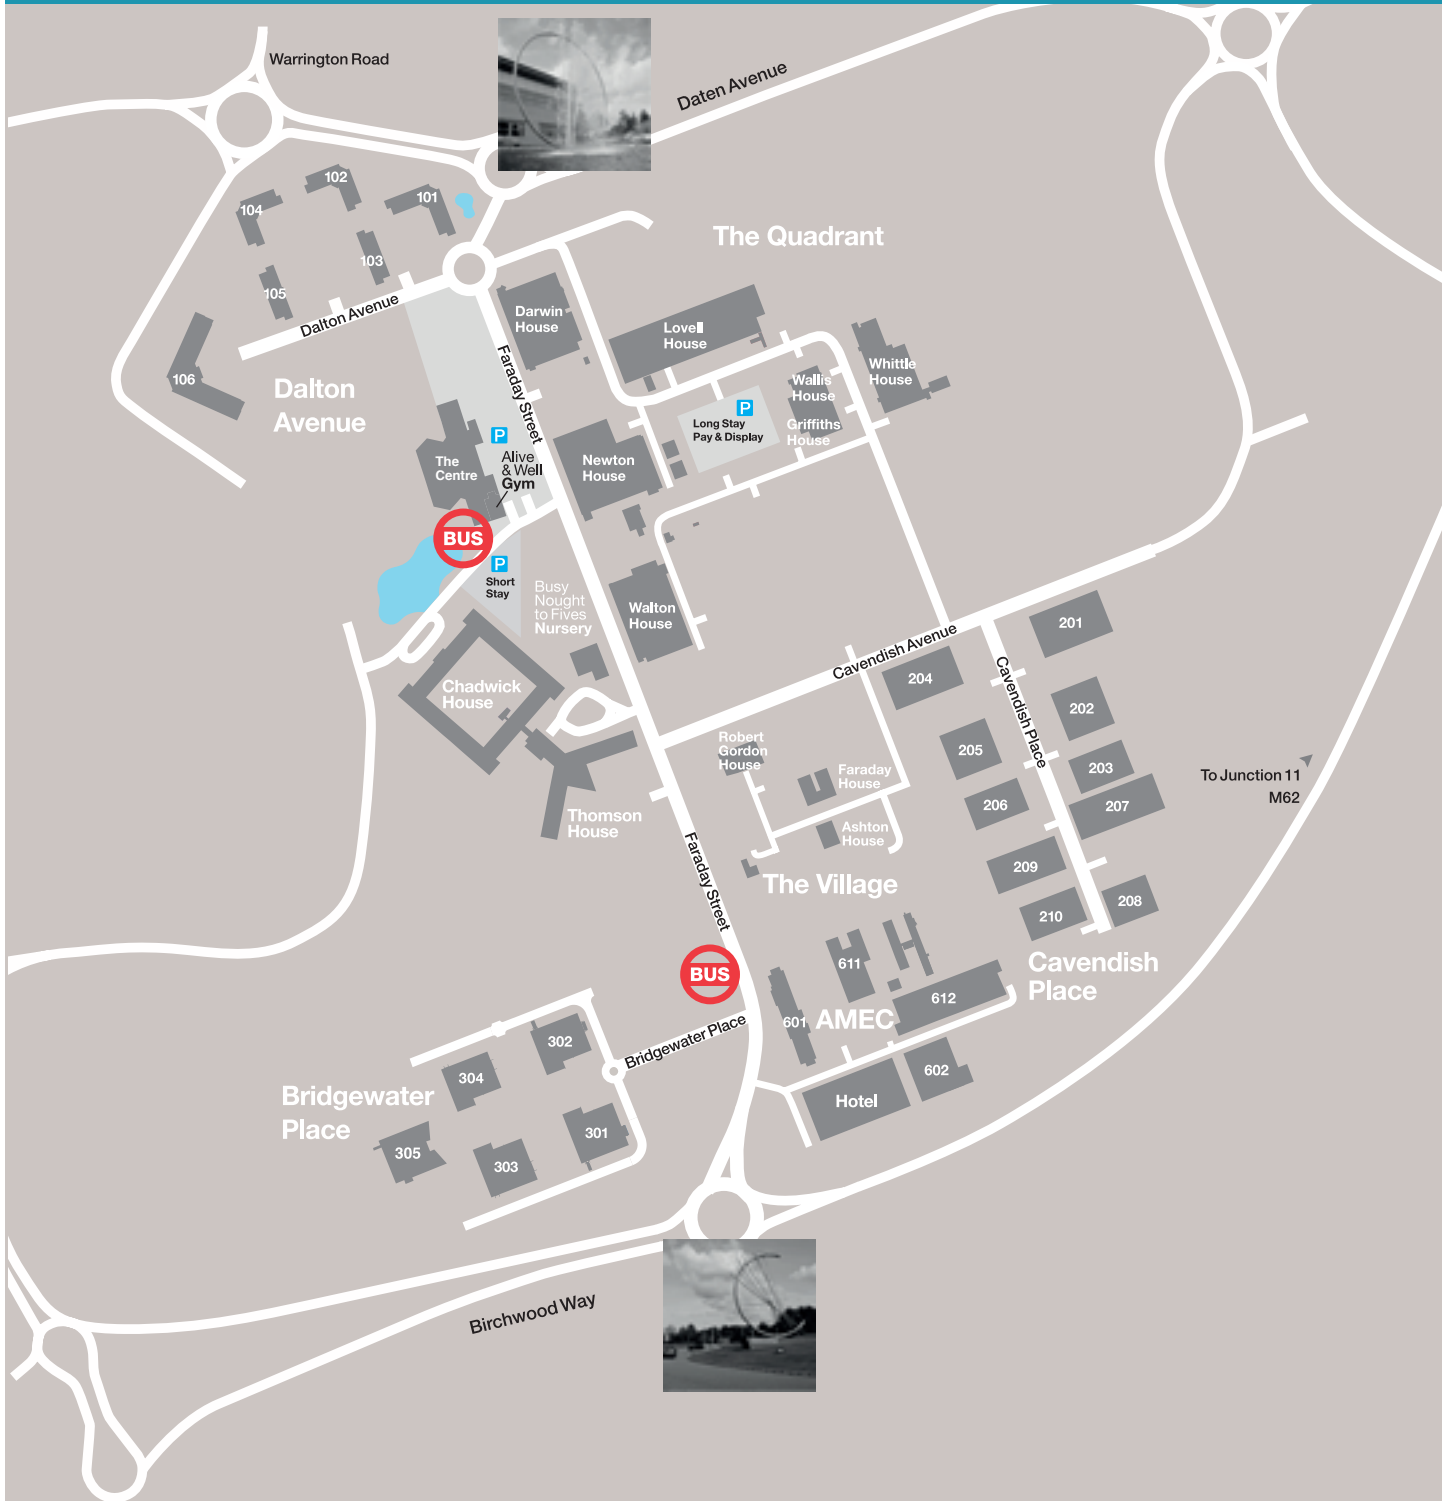

# Birchwood Park

[www.birchwoodpark.co.uk](http://www.birchwoodpark.co.uk)

## Parking information:

### There are a range of options for visitors:

**Chadwick House short stay** – 1 hour free; over one hour charges apply; validate your ticket at Chadwick House reception before going back to your car.

**The Centre** – 1 hour free, 3 hours free with a £5.00 purchase in The Centre; validate your ticket at the till.

**Long stay car park** – from £1.00 for an hour up to £5.00 all day; pay and display.