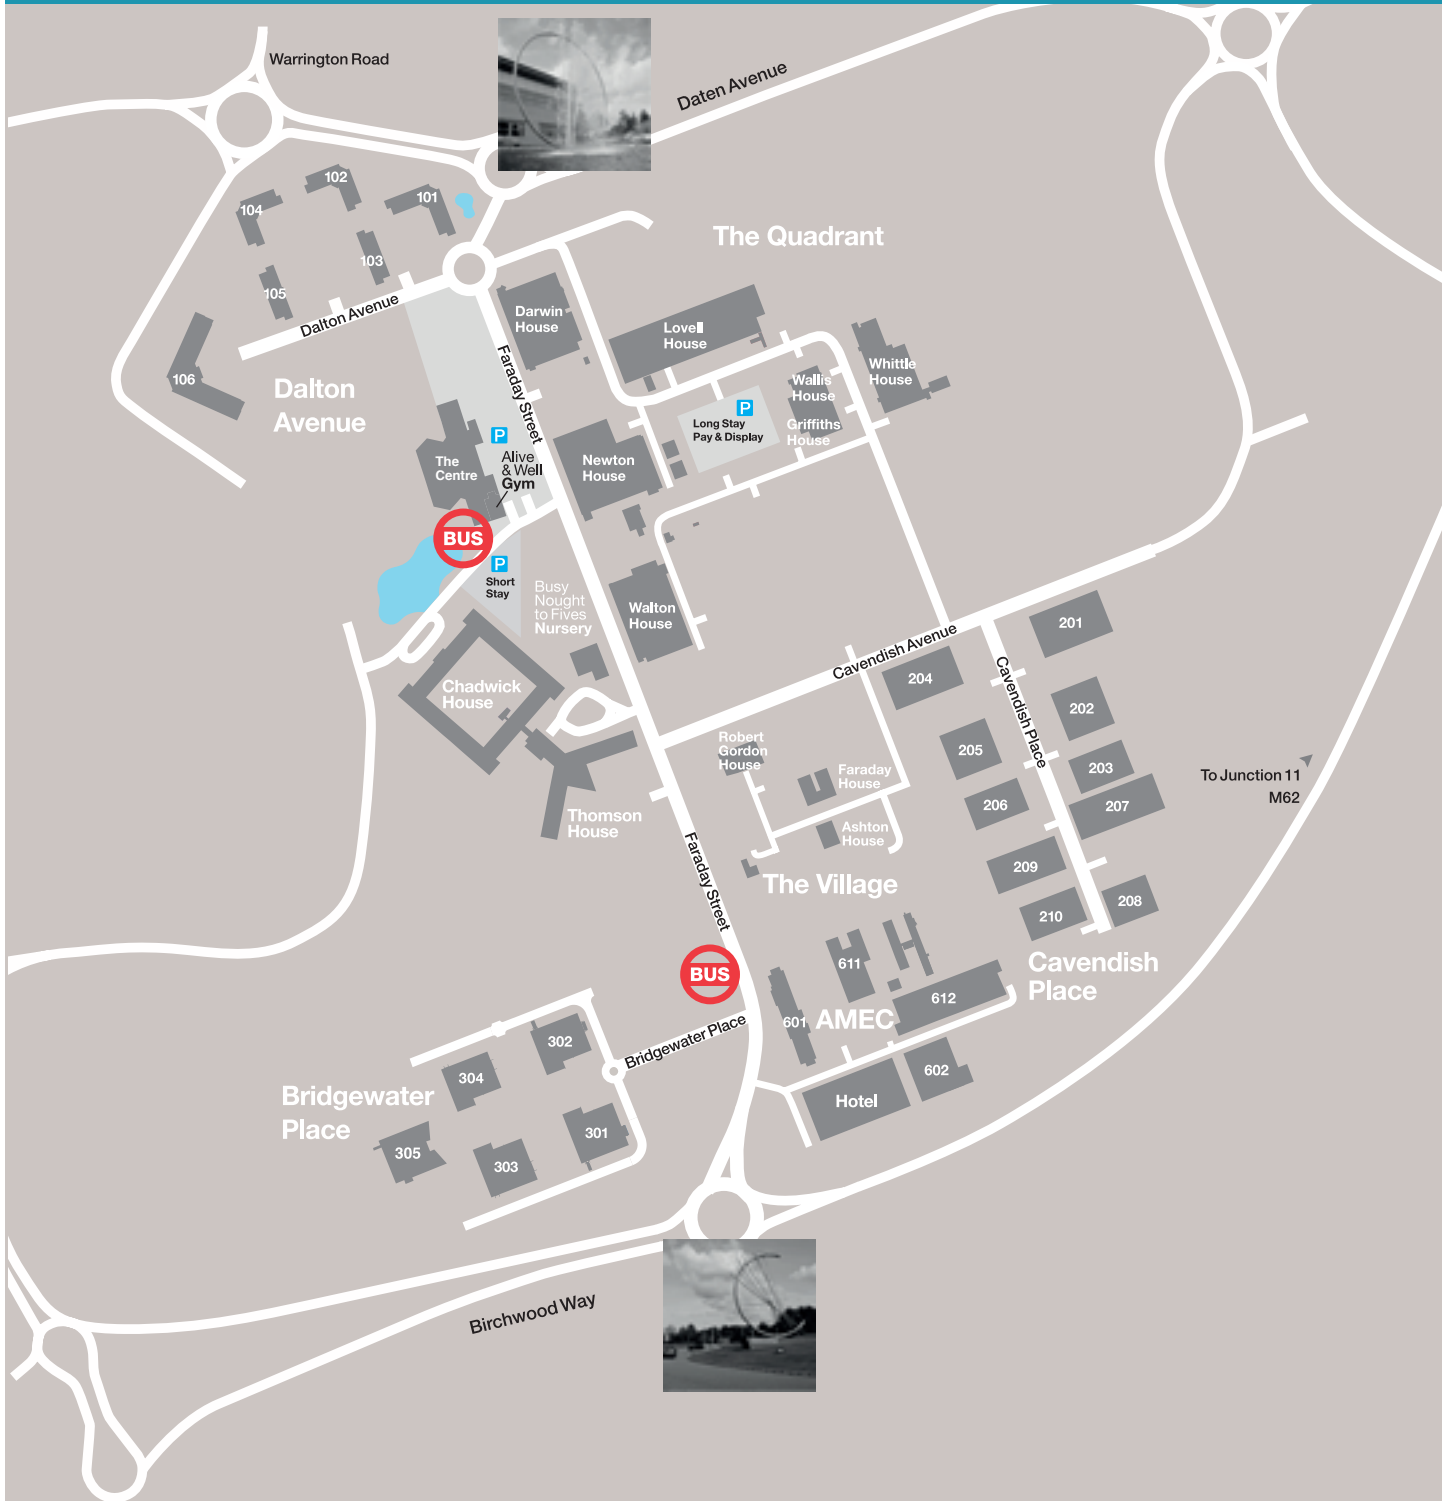

Birchwood Park

www.birchwoodpark.co.uk

Parking information:

There are a range of options for visitors:

Chadwick House short stay – 1 hour free; over one hour charges apply; validate your ticket at Chadwick House reception before going back to your car.

The Centre – 1 hour free, 3 hours free with a £5.00 purchase in The Centre; validate your ticket at the till.

Long stay car park – from £1.00 for an hour up to £5.00 all day; pay and display.